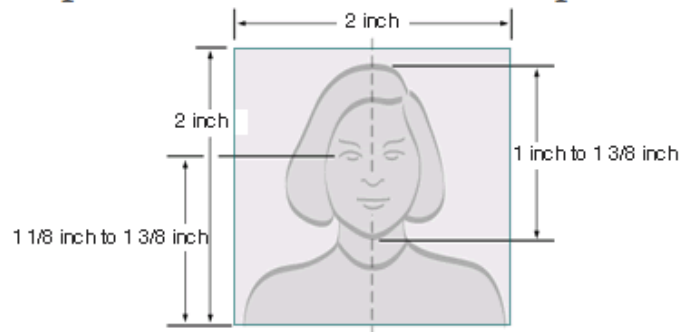

Photo Composition Template

- Make sure the photo presents the full head from the top of the hair to the bottom of the chin
- Center the head with the frame
- The person in the photo should have a neutral expression and be facing the camera

Paper Photo Head Size Template

- Photo must be 2 inches by 2 inches
- The height of the head (top of hair to bottom of chin) should measure 1 inch to 1 3/8 inches (25 mm - 35 mm)
- Make sure the eye height is between 1 1/8 inches to 1 3/8 inches (28 mm - 35 mm) from the bottom of the photo